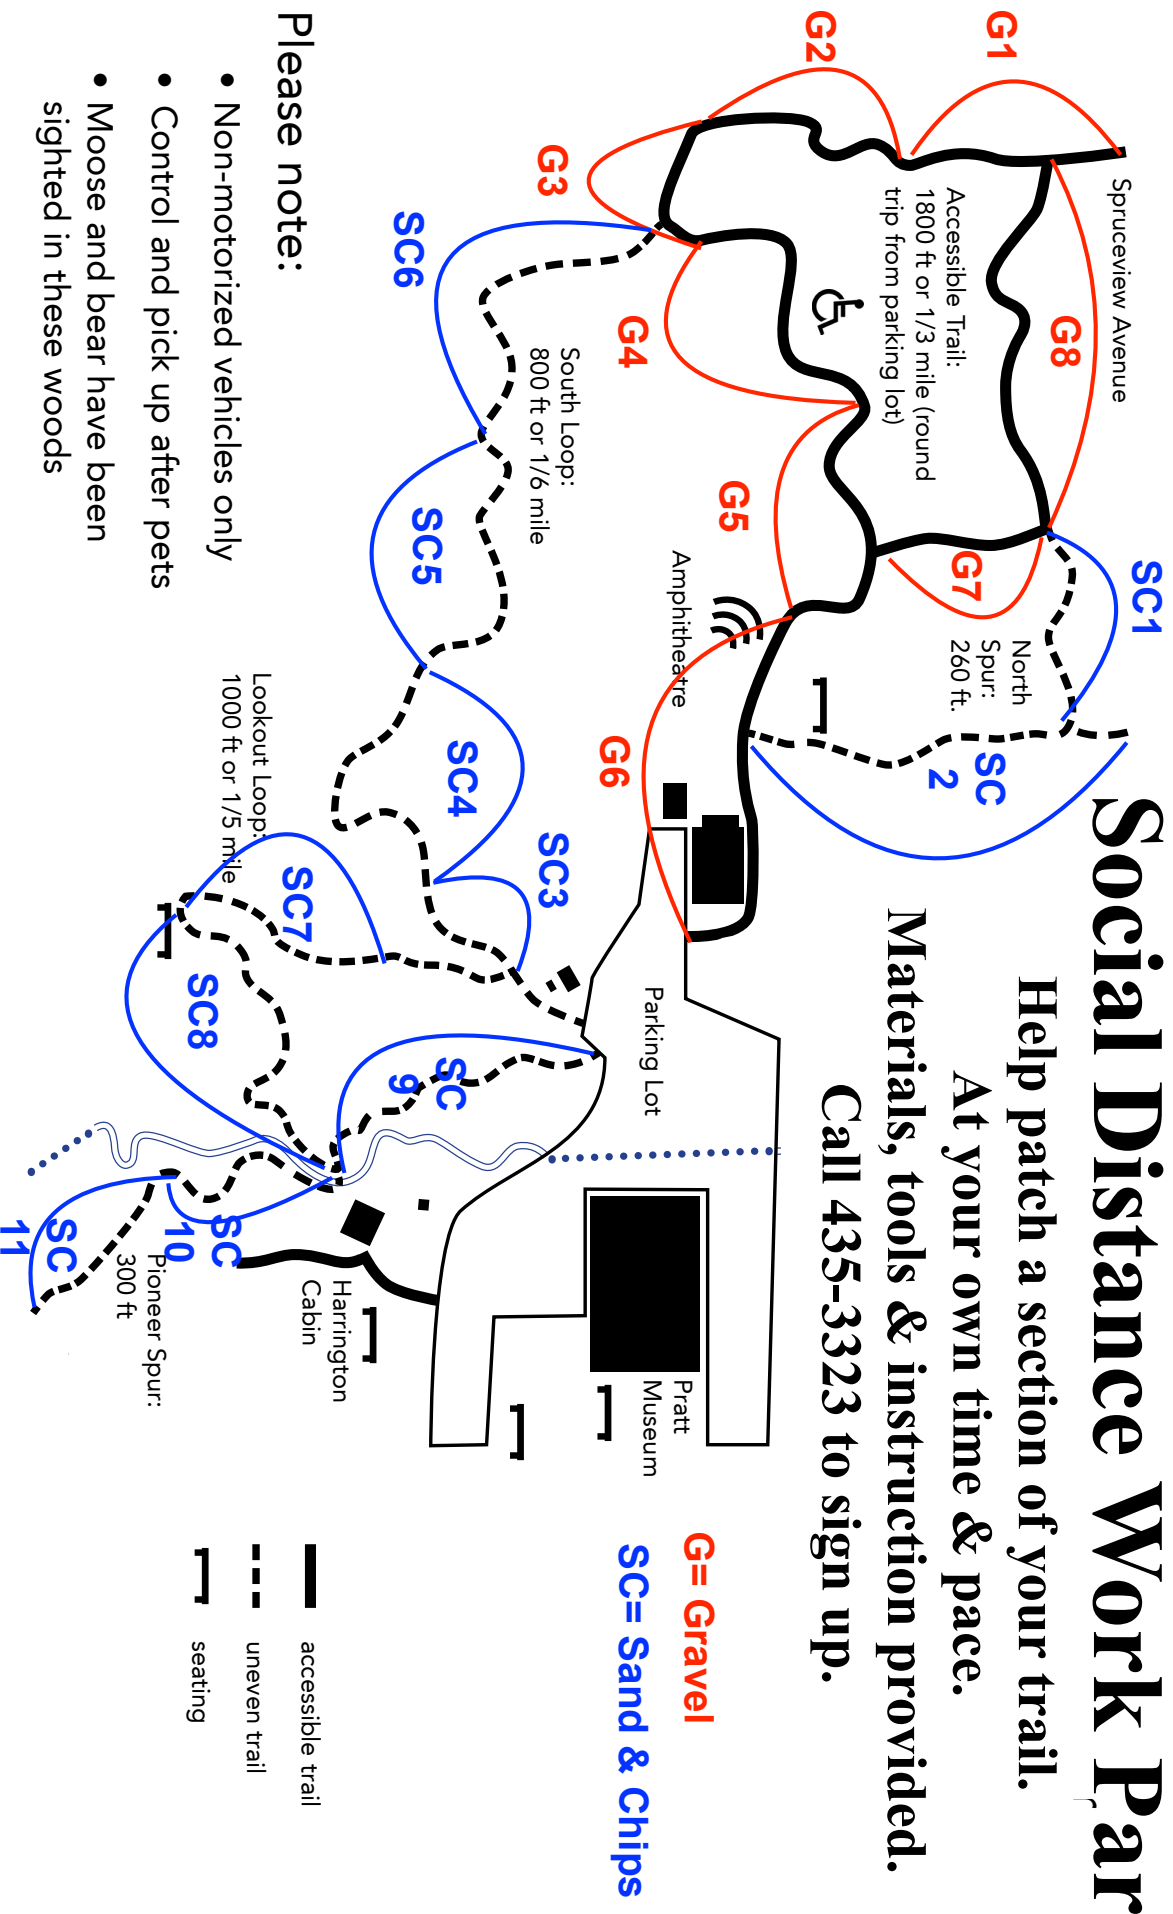

Pratt Museum Forest Trails

Social Distance Work Party

Help patch a section of your trail.

At your own time & pace.

Materials, tools & instruction provided.

Call 435-3323 to sign up.

Please note:

- Non-motorized vehicles only
- Control and pick up after pets
- Moose and bear have been sighted in these woods